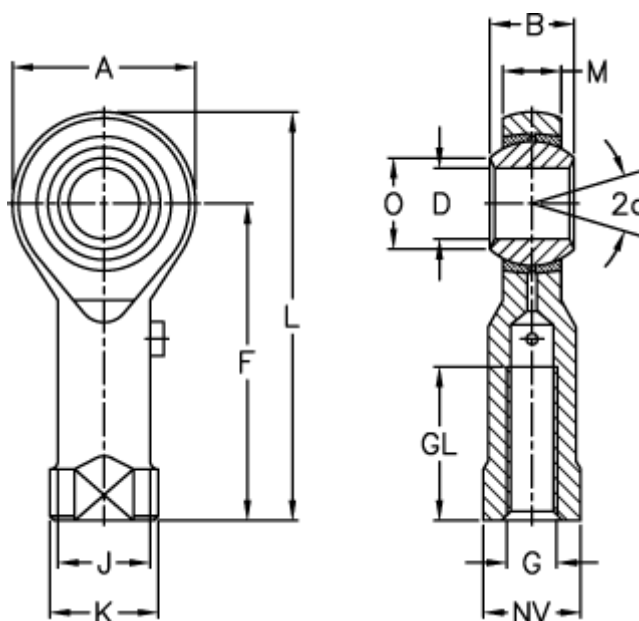

Article number: 5430141415

Description: LDK Rod end PHS 14/F1L
M14x1,5 threaded left

Measures

A	= 34	J	= 20.0
a (degrees)	= 16	K	= 25
B	= 19	L	= 74
D	= 14	M	= 13.50
Dynamic load C (kN)	= 13.0	NV	= 22
F	= 57	O	= 16.80
g	= M14x1,25	Static load C0 (kN)	= 29.8
GL	= 27	Weight (g)	= 160.0